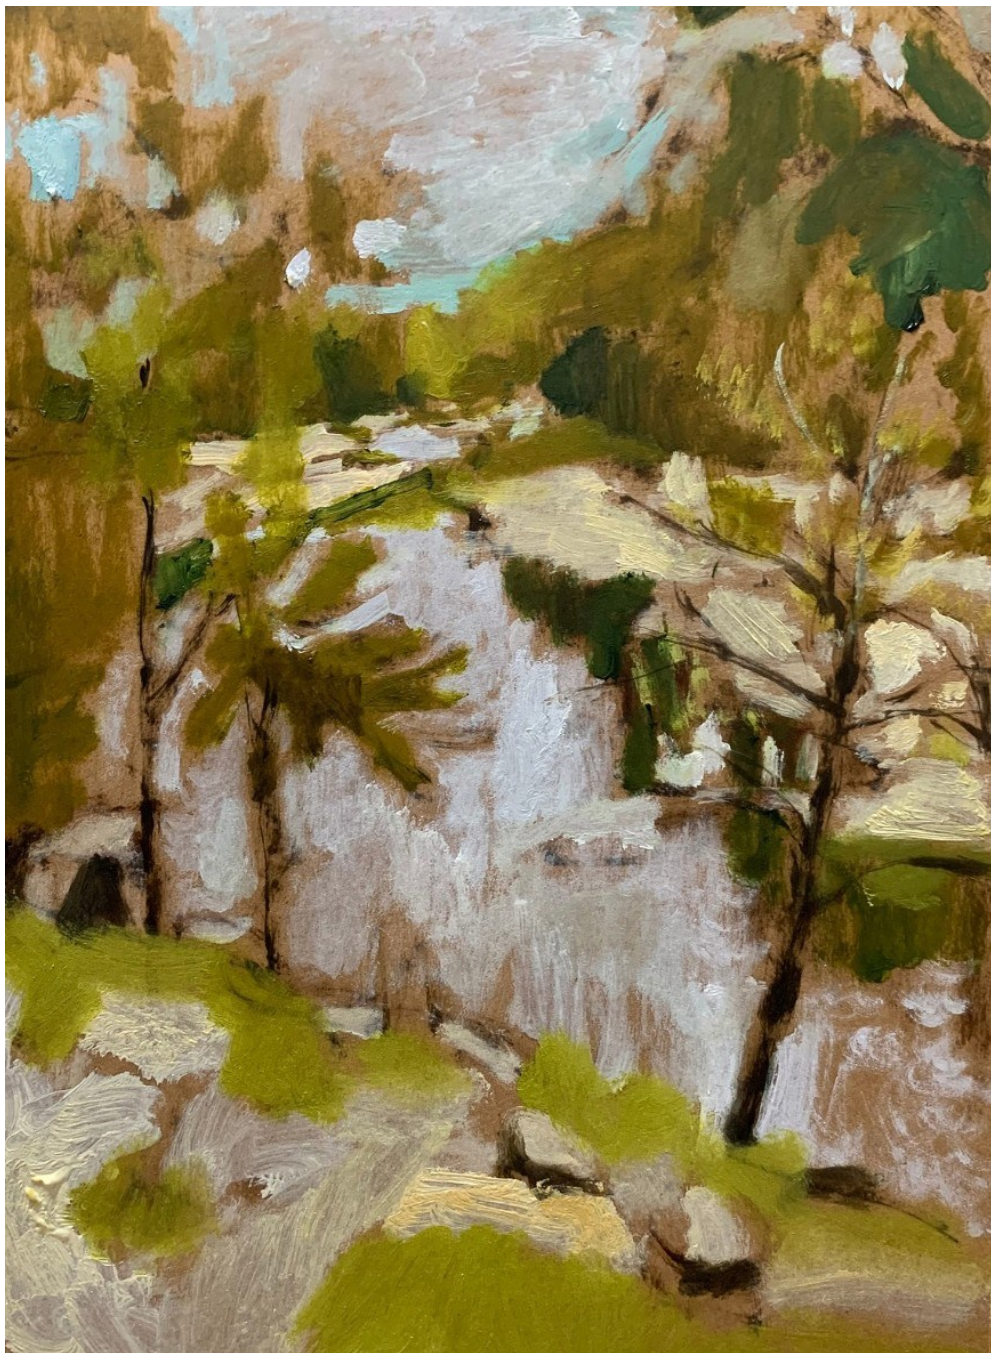

Framed

\$2270

Ganguddy

40.5 x 30.5 cm

Oil on Board

Framed

\$1410

House on the Hill

Framed

\$3140

Succulent on a Saucer

60.9 x 50.8 cm

Oil on Canvas

Framed

\$3140

Wattle in the Studio

61 x 61 cm

Oil on Board

Framed

\$3100

The Bridal Track (Small Study)

33 x 42 cm

Oil on Card

Framed Under Glass