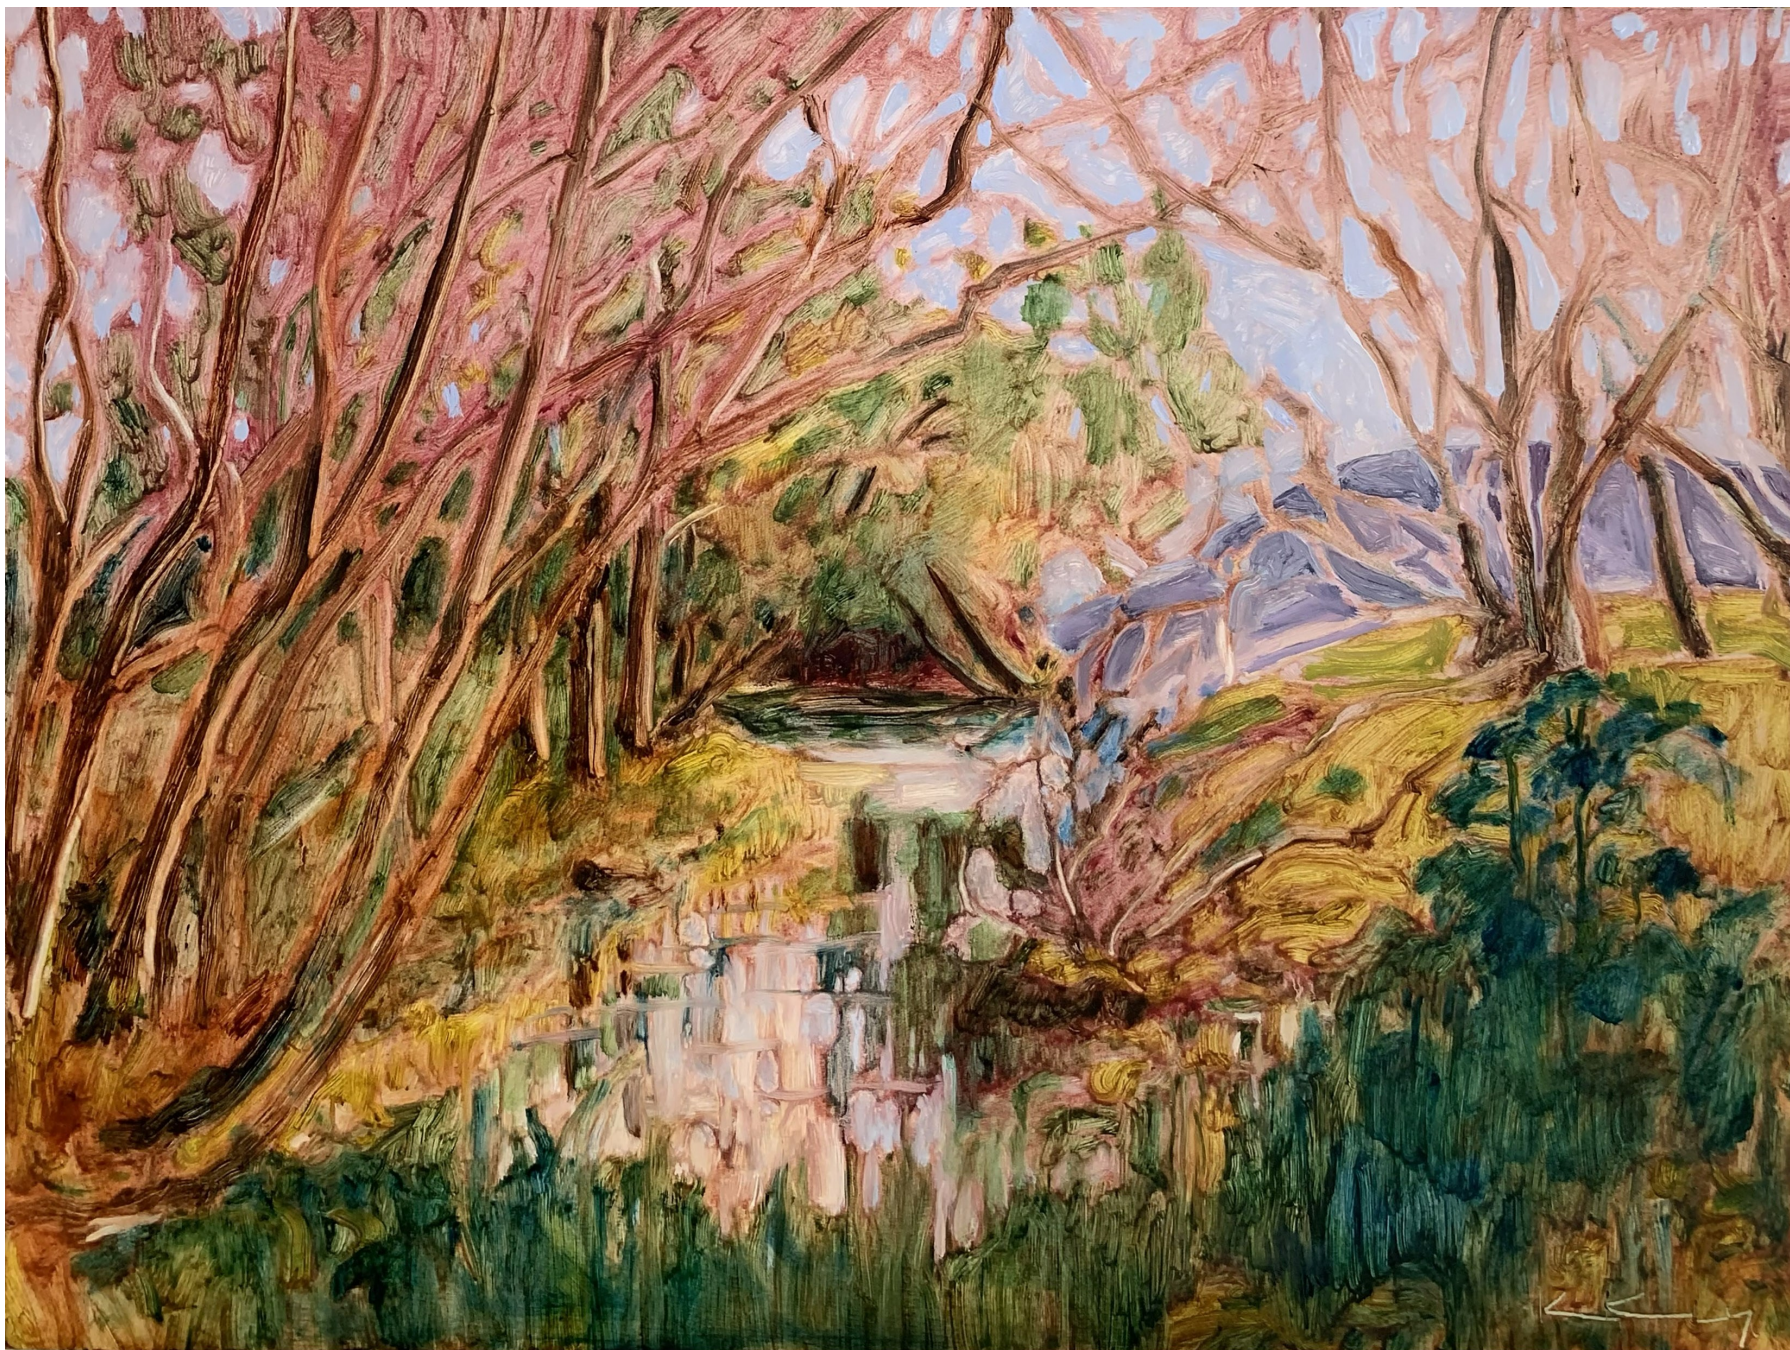

The Grotto

40.5 x 30.5 cm

Oil on Board

Framed

$1410