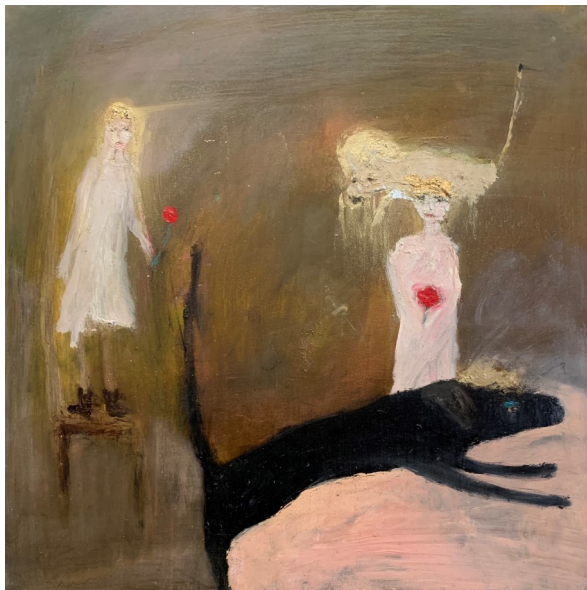

WWW.AKBELLINGERGALLERY.COM

Hilary Herrmann
CLOSE TO HOME

Dusk Walk

Dusk Walk

45 x 45 cm

Oil on Canvas

\$2000

We Meet in the Air

On a Venture

Hilary Herrmann
CLOSE TO HOME

The Painter Boat

The Painter Boat

75 x 75 cm

Oil on Canvas

\$3000

Tea for Three

75 x 75 cm

Oil on Canvas

\$3000

Tawney Salute

Tawney Salute

75 x 75 cm

Oil on Canvas

\$3000

Tea for Three

Hilary Herrmann
CLOSE TO HOME

Somewhere Out

Somewhere Out

75 x 75 cm

Oil on Canvas

\$3000

An Easy Place