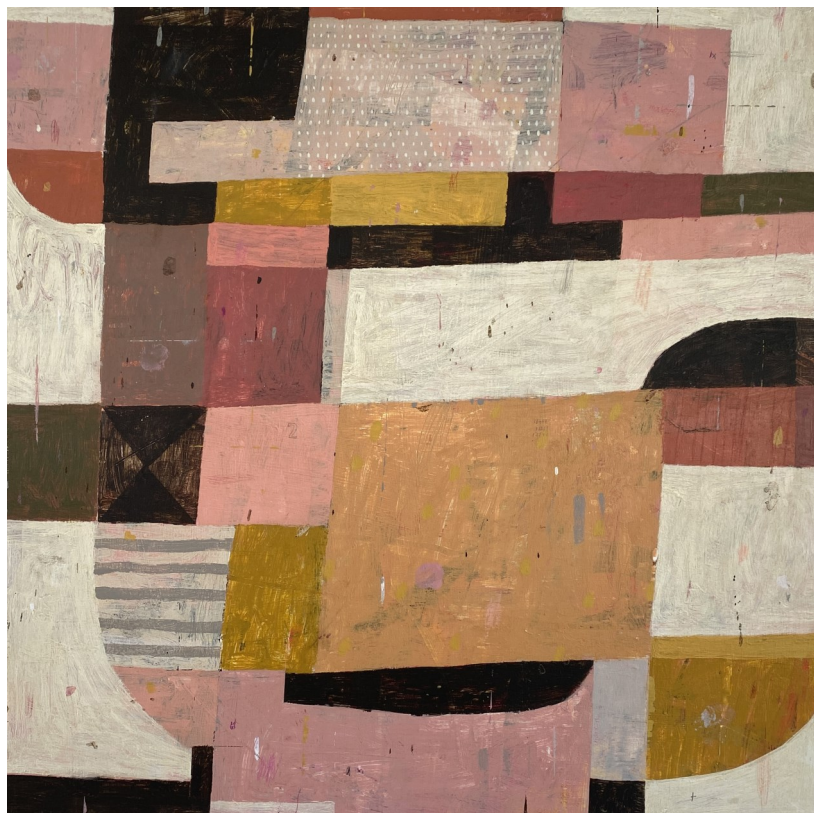

\$1400

Lush

80 x 100 cm

Acrylic on Poly Cotton

Framed in White Washed American Ash

\$3400

Where Ever You Are

50 x 50 cm

Acrylic on Board

Framed in Victorian Ash

\$1400

These Days

50 x 50 cm

Acrylic on Board

Framed in Victorian Ash

\$1400