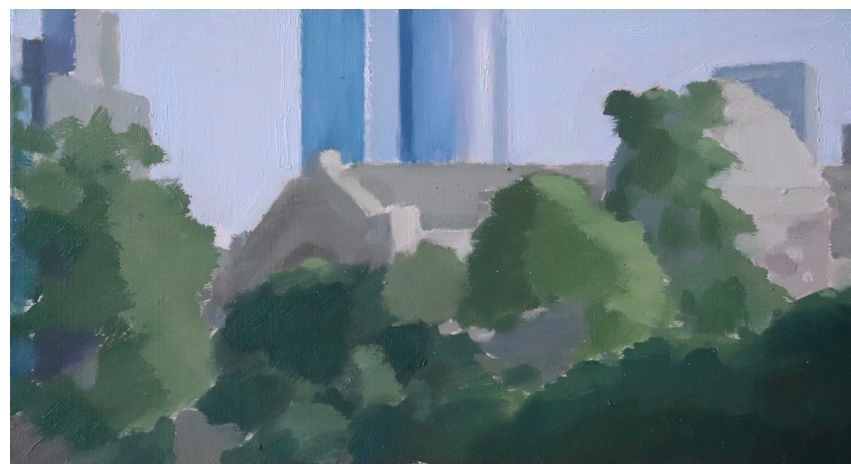

*The Royal
Exhibition Building*

13 x 23 cm
Oil on Wood Panel
Framed
$580