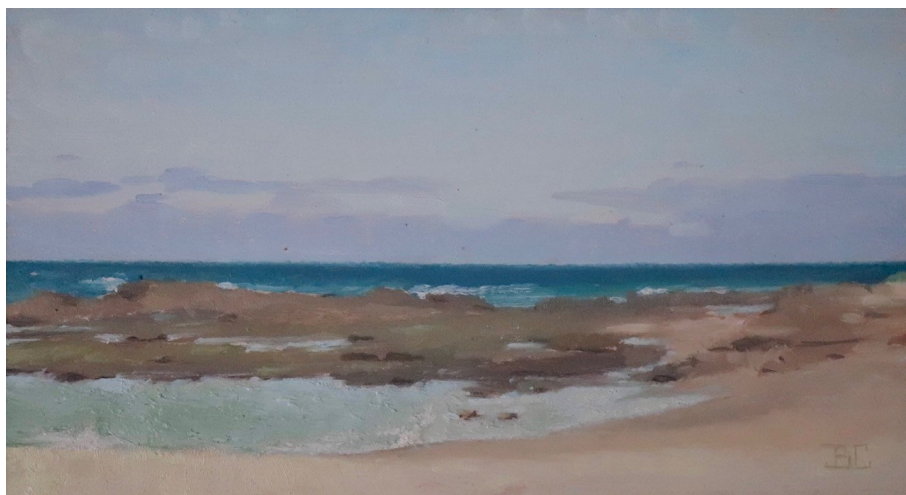

\$580

The Farm

13 x 23 cm

Oil on Wood Panel

Framed

\$580

*Peggys Rocks*

13 x 23 cm