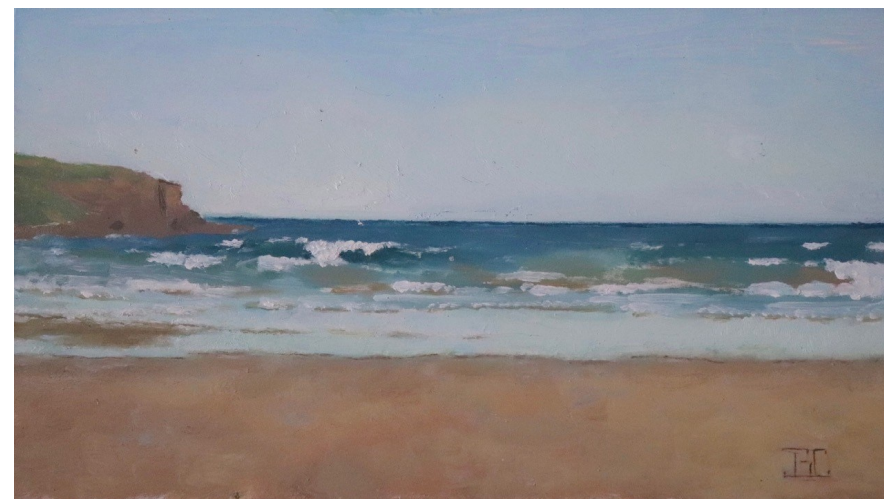

The Farm

13 x 23 cm

Oil on Wood Panel

Framed

$580