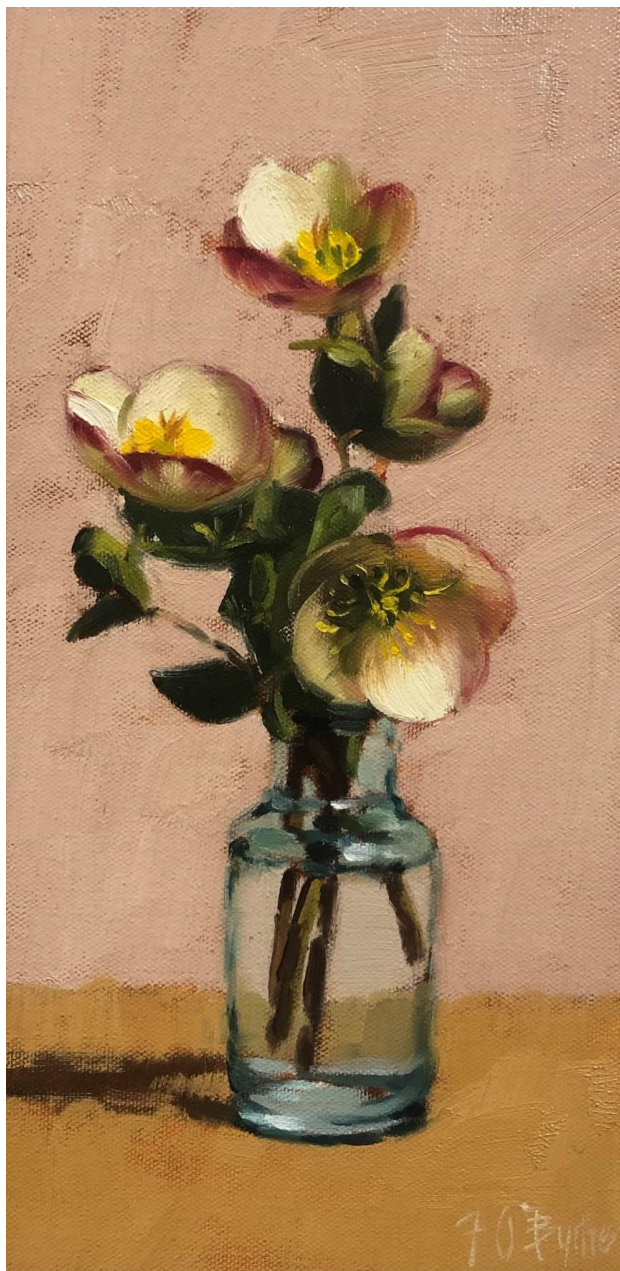

A·K  
**BELLINGER**  
· GALLERY ·

FIONA O'BYRNE

NOTES ON SPRING

ALLISON BELLINGER GALLERY

0439 180 346

AKBELLINGER@OUTLOOK.COM

INSTA AKBELLINGER

WWW.AKBELLINGERGALLERY.COM

*Winter Roses and Glass*

32 x 17 cm

Oil on Linen

Framed in Victorian Ash

\$1100

Fiona O'Byrne is an Australian artist who paints delicate still lives and portraits, using her immediate domestic environment to create works of quiet simplicity and classical harmony.

Her subject matter focuses on interiors and familial life – vases with freshly picked flowers from her neighbourhood, portraits of family and friends. There is a quiet intimacy in this domestic realism; she distils the essence of commonplace objects and highlights their beauty and poignancy. Her paintings could be seen as meditations on daily life; a humble celebration of the ordinary.