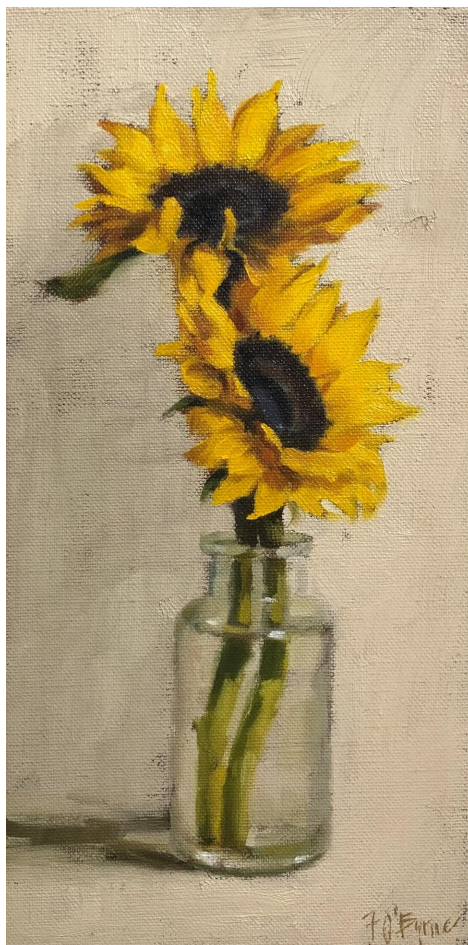

Sunflowers

42 x 22 cm

Oil on Linen

Framed in Victorian Ash

$1500