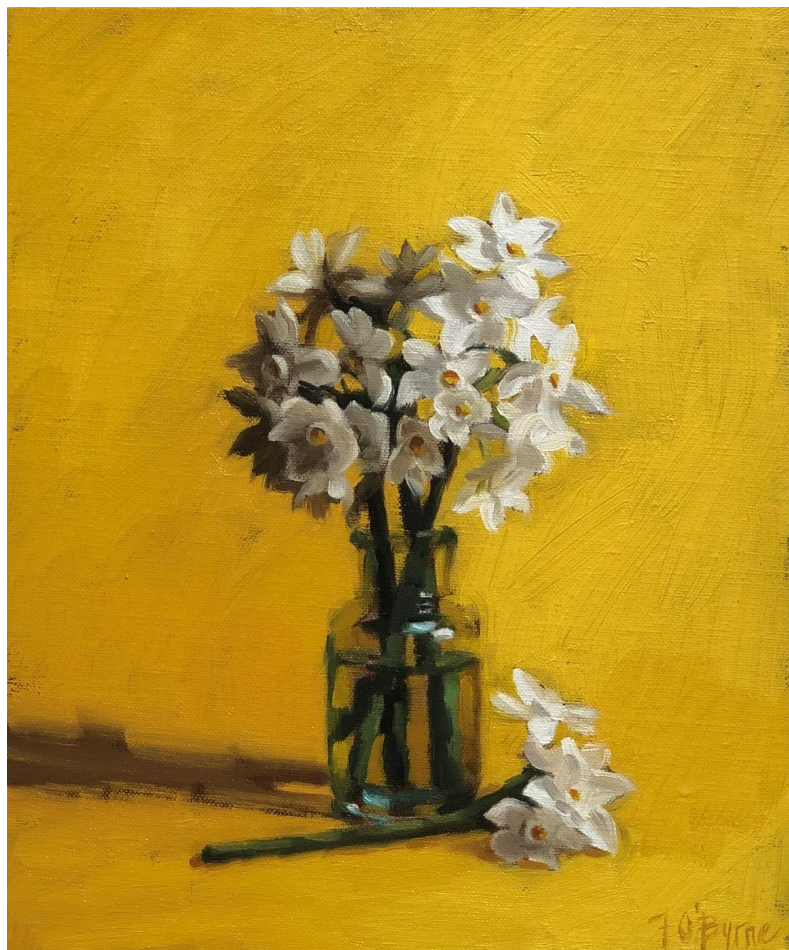

*Winter Roses and Glass*

32 x 17 cm

Oil on Linen

Framed in Victorian Ash

\$1100

Fiona O'Byrne is an Australian artist who paints delicate still lives and portraits, using her immediate domestic environment to create works of quiet simplicity and classical harmony.

Her subject matter focuses on interiors and familial life – vases with freshly picked flowers from her neighbourhood, portraits of family and friends. There is a quiet intimacy in this domestic realism; she distils the essence of commonplace objects and highlights their beauty and poignancy. Her paintings could be seen as meditations on daily life; a humble celebration of the ordinary.

*Sunflowers*

42 x 22 cm

Oil on Linen

Framed in Victorian Ash

\$1500

*Daisies on Mustard*

22 x 27 cm

Oil on Linen

Framed in Victorian Ash

\$995

*Jonquilles*

27 x 32 cm

Oil on Linen

Framed in Victorian Ash

\$1250

*Spring Wattle*