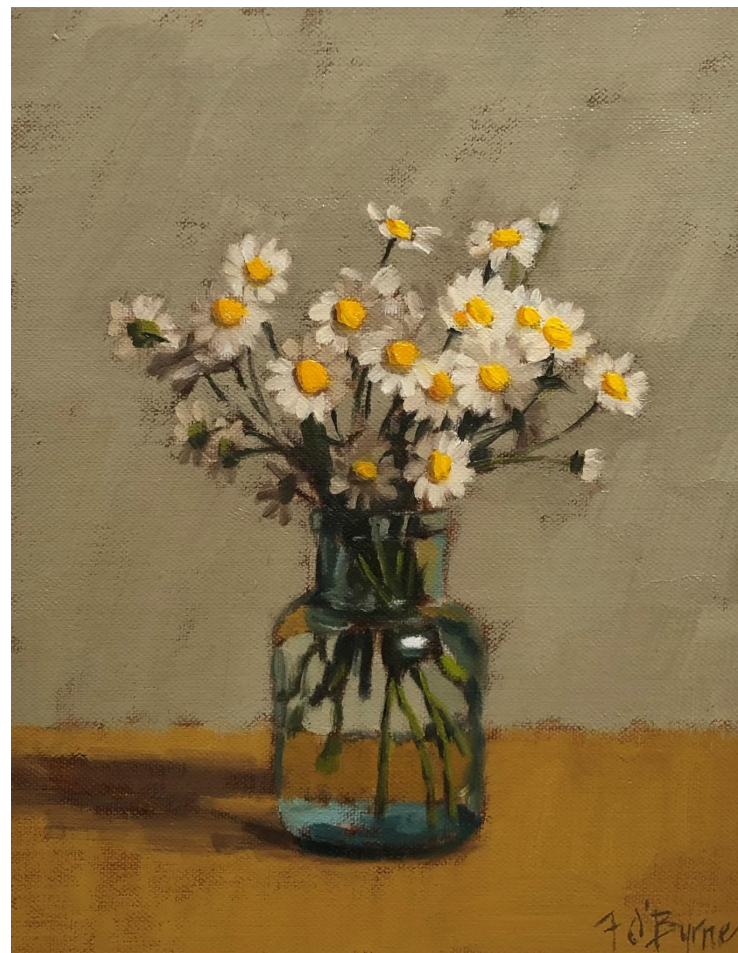

*Winter Roses and Glass*

32 x 17 cm

Oil on Linen

Framed in Victorian Ash

\$1100

Fiona O'Byrne is an Australian artist who paints delicate still lives and portraits, using her immediate domestic environment to create works of quiet simplicity and classical harmony.

Her subject matter focuses on interiors and familial life – vases with freshly picked flowers from her neighbourhood, portraits of family and friends. There is a quiet intimacy in this domestic realism; she distils the essence of commonplace objects and highlights their beauty and poignancy. Her paintings could be seen as meditations on daily life; a humble celebration of the ordinary.

Recently, after spending many years balancing her painting with work commitments, Fiona has taken the leap into practicing as a full-time artist. She comments "I like the act of painting. But even more, I like the act of looking. I like looking at flowers, and carefully handmade vessels. I like spending time noticing all the details, like the translucency of a petal, the curve of stem. These days I try and spend my days noticing these things with patience, consideration and attention, in the hope that people might connect with or respond to the way I see the world".

*Sunflowers*

42 x 22 cm

Oil on Linen

Framed in Victorian Ash

\$1500

*Daisies on Mustard*

22 x 27 cm

Oil on Linen