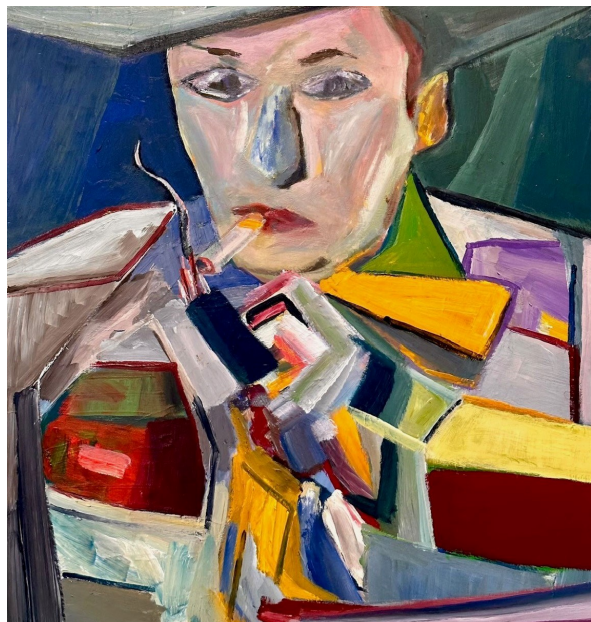

Doing Time for Patsy Cline

40 x 45 cm
Acrylic on Board
Unframed
$800