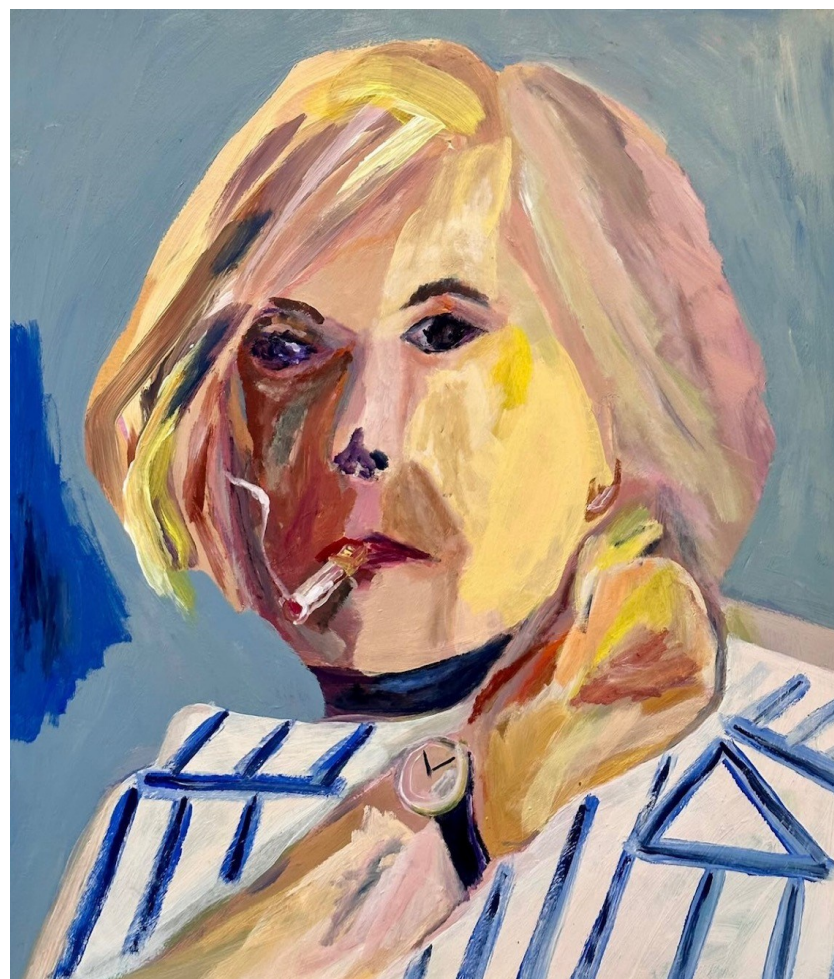

The Place was Changing

40 x 45 cm
Acrylic on Board
Unframed
$800