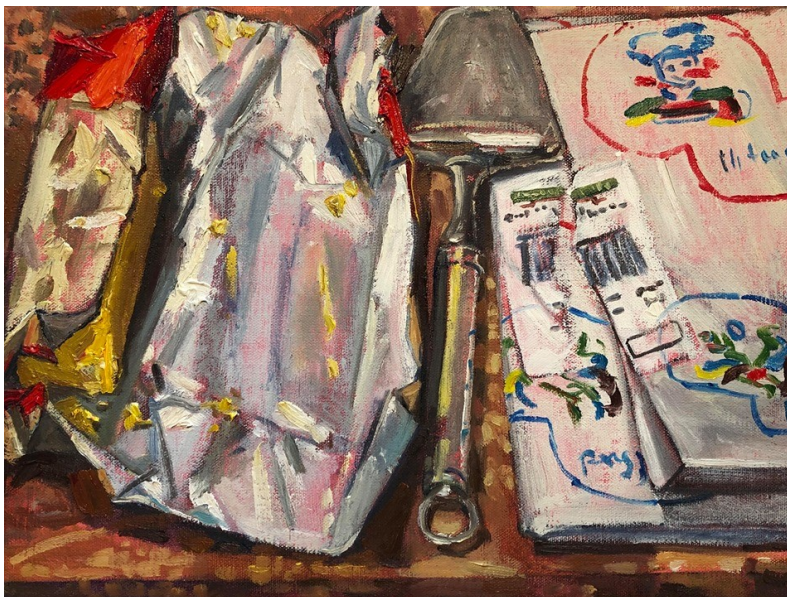

Ham and Cheese Toastie

My Bread and Butter